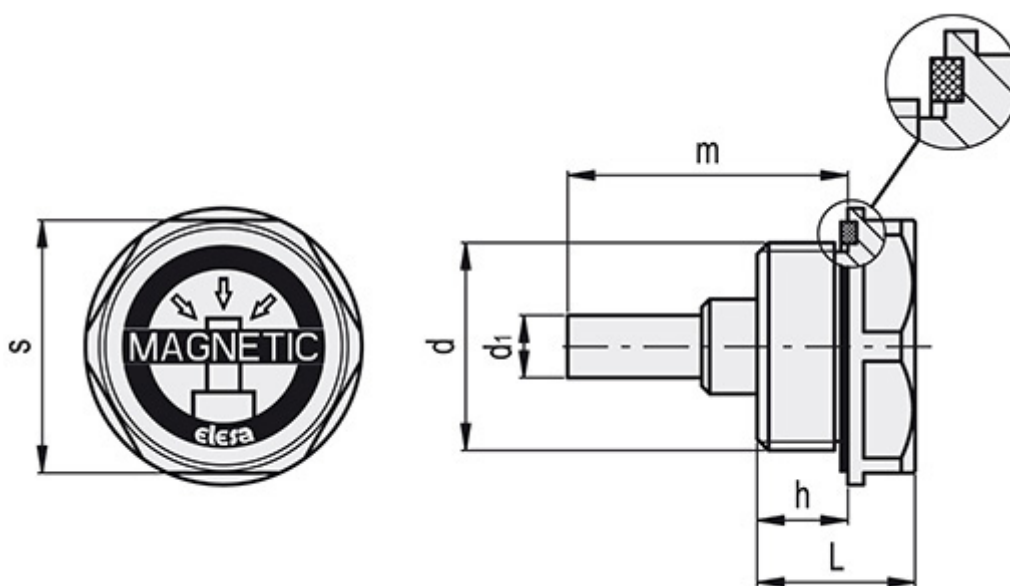

Article number: 2311059713
Description: Elesa Magnetic plug
TMB-46-M40x1,5

Measures

d1	= 8
e	= M40x1,5
h	= 13
L	= 24
m	= 37
s	= 46
Weight	= 107